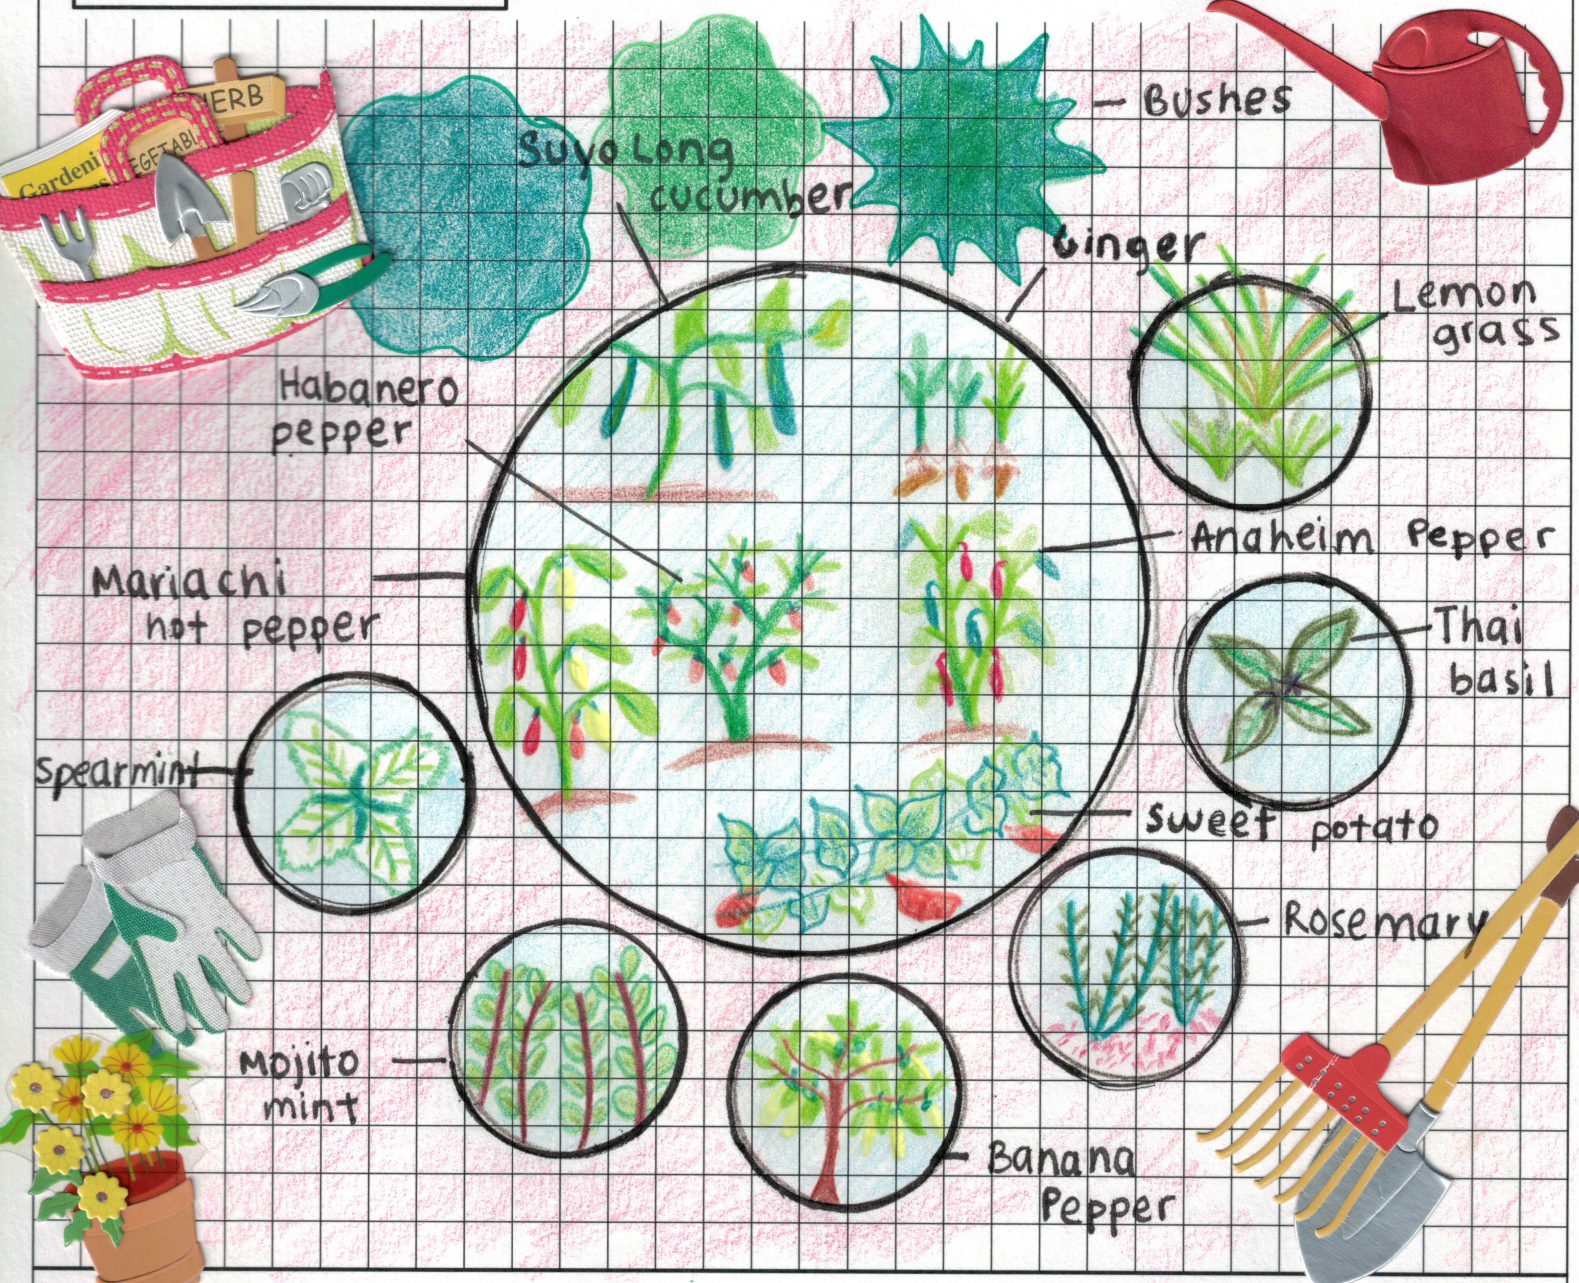

Use this template to create your Edible Garden  
 1 square ( $\frac{1}{4}$ " ) = 1 foot

Date: \_\_\_\_\_  
 Location: \_\_\_\_\_

- Suyo Long Cucumber
- Habanero Pepper
- Maria chi Pepper
- Anaheim Pepper
- BANANA PEPPER
- Thai Basil

- LEMON GRASS
- ROSEMARY
- GINGER
- LEMON BALM MINT
- Mojito Mint
- Spearmint

- SWEET POTATOES
- TOMATILLO
- 
- 
- 
-